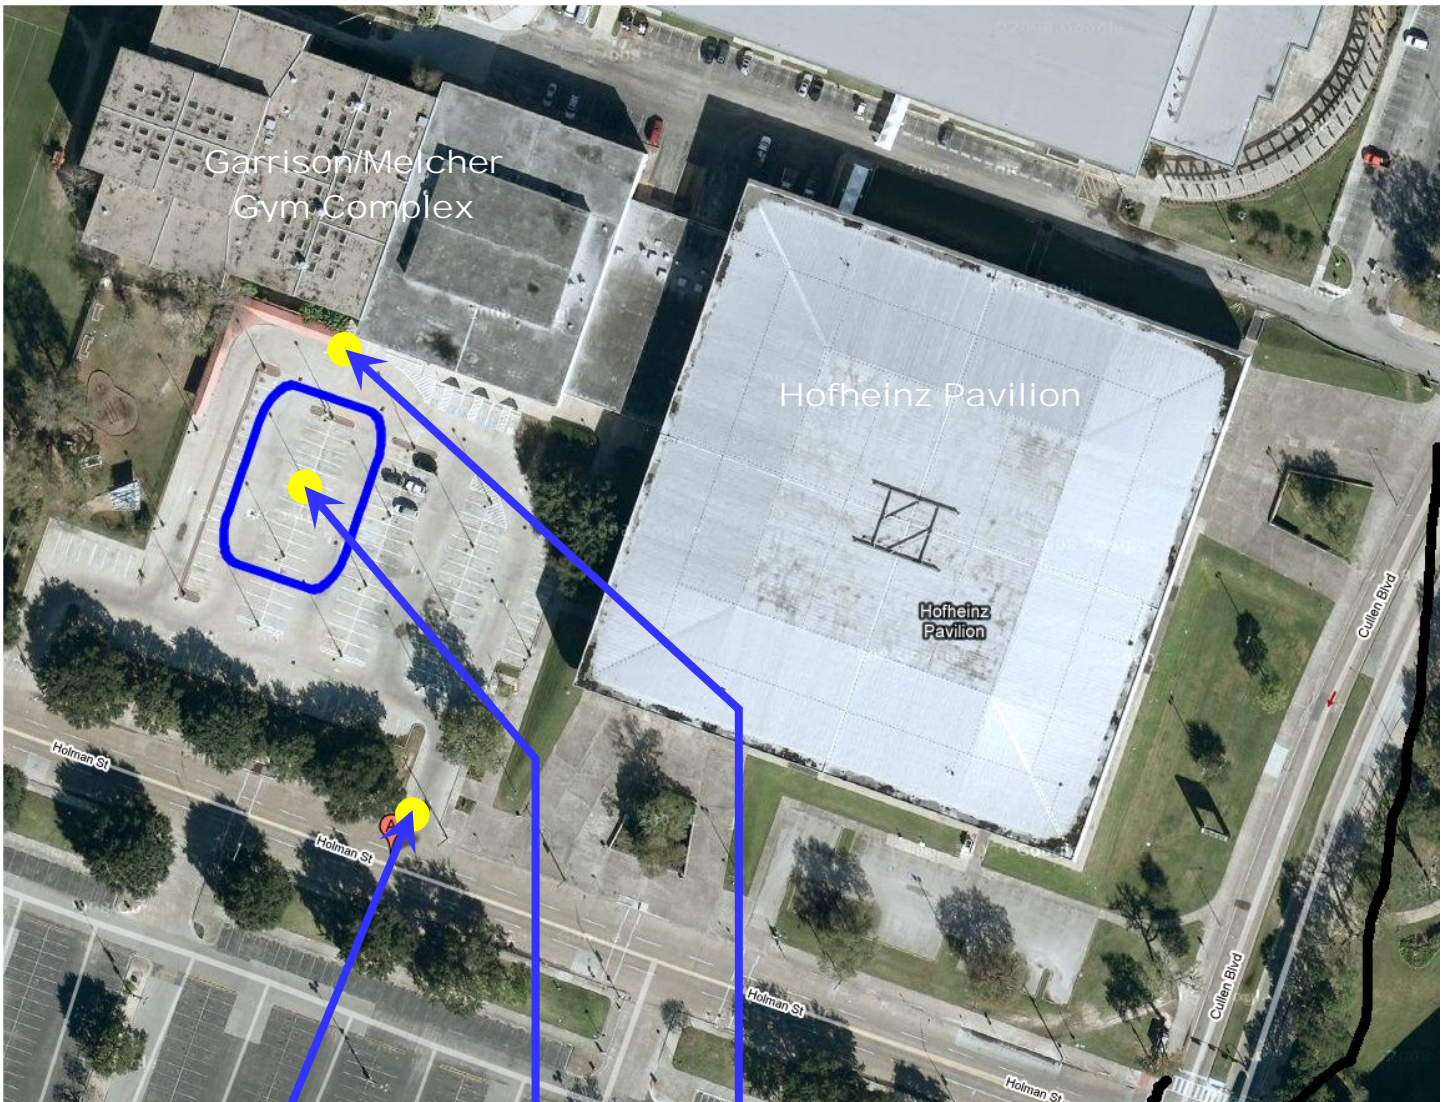

H₂O UH Melcher Pool Parking and Entrance Detail

The University of Houston Melcher Natatorium is located in the Garrison/Melcher Gymnasium complex at 3855 Holman (between Cullen and Scott) on the UH main campus, right next door to Hofheinz Pavilion and across the street from Robertson Stadium.

Lot 15-C
entrance.

Park in this area.

Enter the building
here (door at the end
of the red awning).

Photo courtesy of the H₂Ouston Swims Satellite.